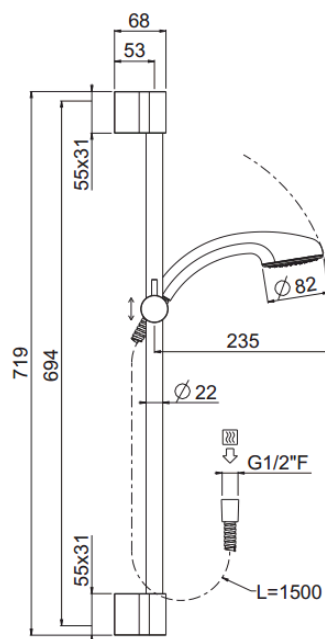

Ruby 86

88710/86-CR

TECHNICAL INFORMATION

Sliding rail kit composed of: sliding rail $\varnothing 22$ mm h 72 cm. Non-liming one jet shower in ABS, $\varnothing 80$. Double spiral flexible hose, 150 cm. CHROME

FEATURES

rain jet

Non-liming

PICTURE

TECHNICAL DRAWING

SPARE PARTS

FINISHINGS