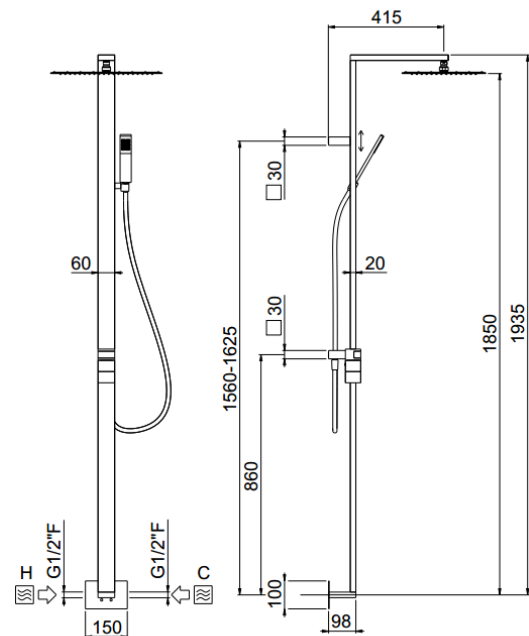

## TECHNICAL INFORMATION

Shower column in brass, with fixed shower holder and integrated progressive mixer. 3 mm ultra-thin rectangular shower head, 400x300, non-liming, inspectable and serviceable in chromed stainless steel. One jet rectangular hand shower in brass, non-liming, inspectable and serviceable. Smooth anti-torsion PVC flexible hose cm150. CHROME

## TECHNICAL DRAWING