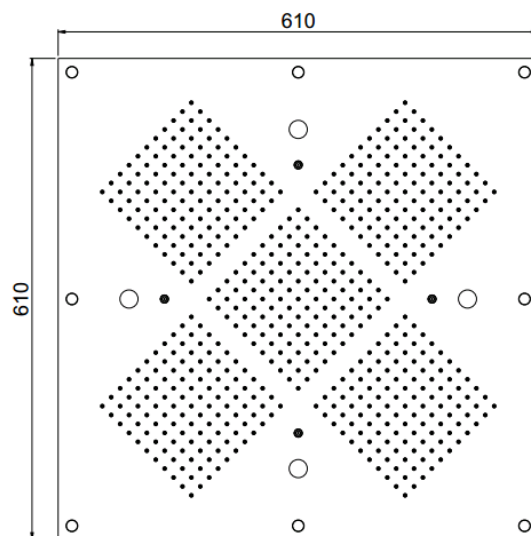

MyDream

MyDream 610x610
23054XN

TECHNICAL INFORMATION

Multifunction built-in shower head, 610X610 mm, 605 nozzles in non-liming silicon, inspectable and serviceable with 4 jets and 3 ways: central rain, perimetral rain, central rain + perimetral rain

Flow rate:
20 l/min

PICTURE

SPARE PARTS

FEATURES

rain jet

rain central jet

perimetral rain jet

TECHNICAL DRAWING