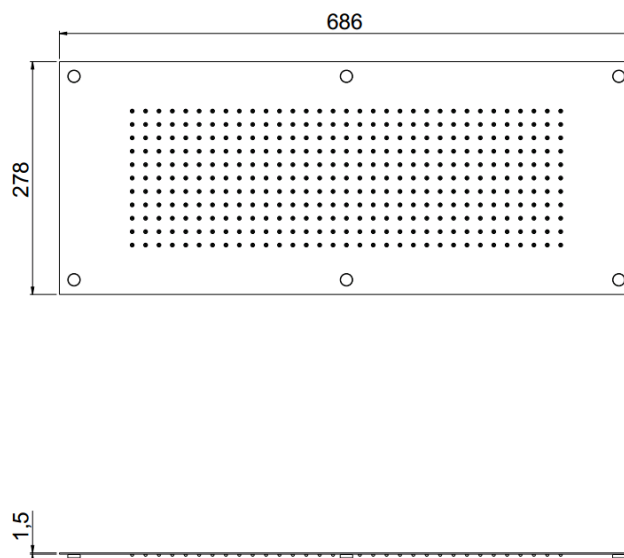

MyDream

MyDream 690x280
23003X

TECHNICAL INFORMATION

Concealed shower head, 690x280 mm, 363 nozzles in non-liming silicon, inspectable and serviceable in stainless steel. 1 jet: rain. CHROME

Flow rate:
12 l/min

PICTURE

SPARE PARTS

FEATURES

Rain jet

Non-liming

TECHNICAL DRAWING

FINISHINGS