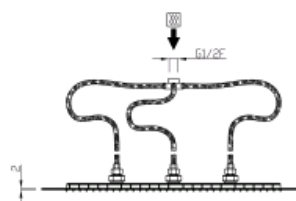

## TECHNICAL INFORMATION

Concealed shower head, 630x630 mm, 1089 nozzles in non-liming silicon, inspectable and serviceable in brass. 1 jet: rain. CHROME

**Flow rate:**  
36 l/min

## FEATURES

Rain jet

Non-liming

## PICTURE

## SPARE PARTS