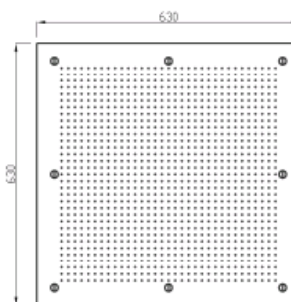

TECHNICAL DRAWING

SPARE PARTS

FINISHINGS