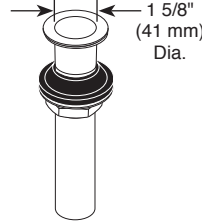

BRIZO®

LAVATORY FAUCETS

- Siderna® Bath Collection
- Two Handle Wall-Mounted Lavatory Valve

STANDARD SPECIFICATIONS:

- Max. 1.50 gpm @ 60 psi, 5.70 L/min @ 414 kPa
- Max. (ECO models only) 1.20 gpm @ 60 psi, 4.54 L/min @ 414 kPa
- Three hole mount
- Control mechanism shall be of the rotating ceramic cylinder type with 90° (1/4 turn) rotation
- Recommend 1 1/2" hole size
- Drain sold separately
- Handles attach to valve by use of magnets inside handles. No set screw required.
- Handles sold separately

65880LF-▲LHP
65880LF-▲LHP-ECO

Submitted Model No.: _____

Specific Features: _____

RP72411▲ Grid Strainer Drain less overflow holes

RP72413▲ Push Button Drain less overflow holes

RP81627▲ Push Button Drain less overflow holes