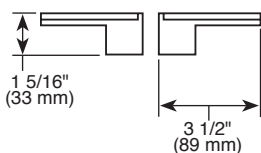

RP72412▲ Grid Strainer Drain with overflow holes

RP72414▲ Push Button Drain with overflow holes

RP81628▲ Push Button Drain with overflow holes

HL5880▲
(Metal Inserts)

HL5881▲
(Green Glass Inserts)

HL5882▲
(Solar Gray Glass Inserts)