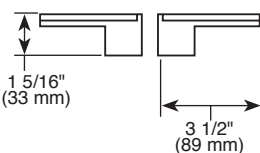

RP72412▲ Grid Strainer Drain with overflow holes

RP72414▲ Push Button Drain with overflow holes

RP81628▲ Push Button Drain with overflow holes

HL5880▲
(Metal Inserts)

HL5881▲
(Green Glass Inserts)

HL5882▲
(Solar Gray Glass Inserts)