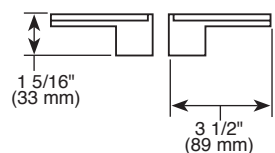

RP72412▲ Grid Strainer Drain with overflow holes

RP72414▲ Push Button Drain with overflow holes

RP81628▲ Push Button Drain with overflow holes

HL5880▲
(Metal Inserts)

HL5881▲
(Green Glass Inserts)

HL5882▲
(Solar Gray Glass Inserts)