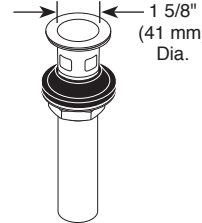

RP81628▲ Push Button Drain with overflow holes