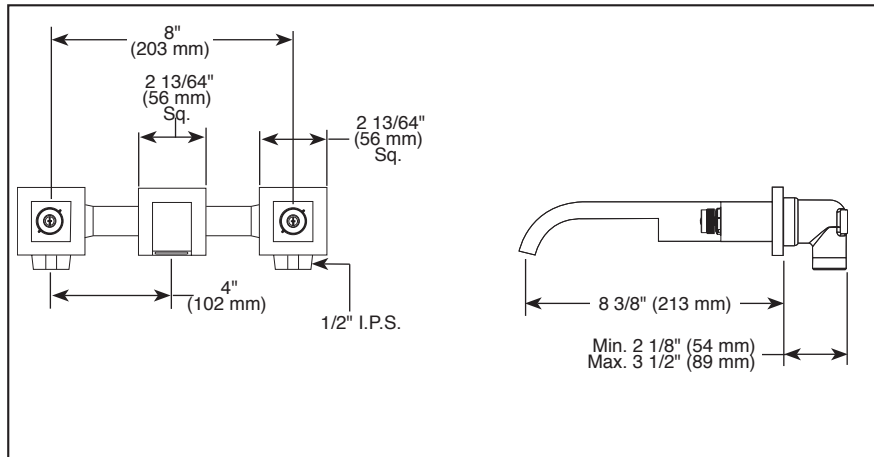

RP72411▲ Grid Strainer Drain less overflow holes

RP72413▲ Push Button Drain less overflow holes

RP81627▲ Push Button Drain less overflow holes

RP72412▲ Grid Strainer Drain with overflow holes

RP72414▲ Push Button Drain with overflow holes

RP81628▲ Push Button Drain with overflow holes

HL5880▲
(Metal Inserts)

HL5881▲
(Green Glass Inserts)

HL5882▲
(Solar Gray Glass Inserts)

▲ Designate Proper Finish Suffix

Brizo Kitchen & Bath Company reserves the right (1) to make changes in specifications and materials, and (2) to change or discontinue models, both without notice or obligation. Dimensions are for reference only. See current full-line price book or www.brizo.com for finish options and product availability.

Brizo Kitchen & Bath Company
Indianapolis, Indiana 46280
A Division of Masco Corporation of Indiana
© 2016 Brizo Kitchen & Bath Company