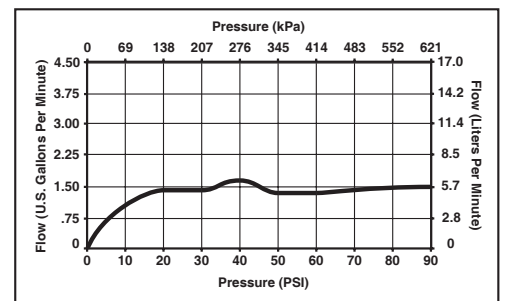

Delta reserves the right (1) to make changes in specifications and materials, and (2) to change or discontinue models, both without notice or obligation. Dimensions are for reference only. See current full-line price book or www.brizo.com for finish options and product availability.

BSP-K-62972 Rev. C

Delta Faucet Company
55 E. 111th Street, Indianapolis, Indiana 46280
350 South Edgeware Road, St. Thomas, ON N5P 4L1
© 2011 Masco Corporation of Indiana