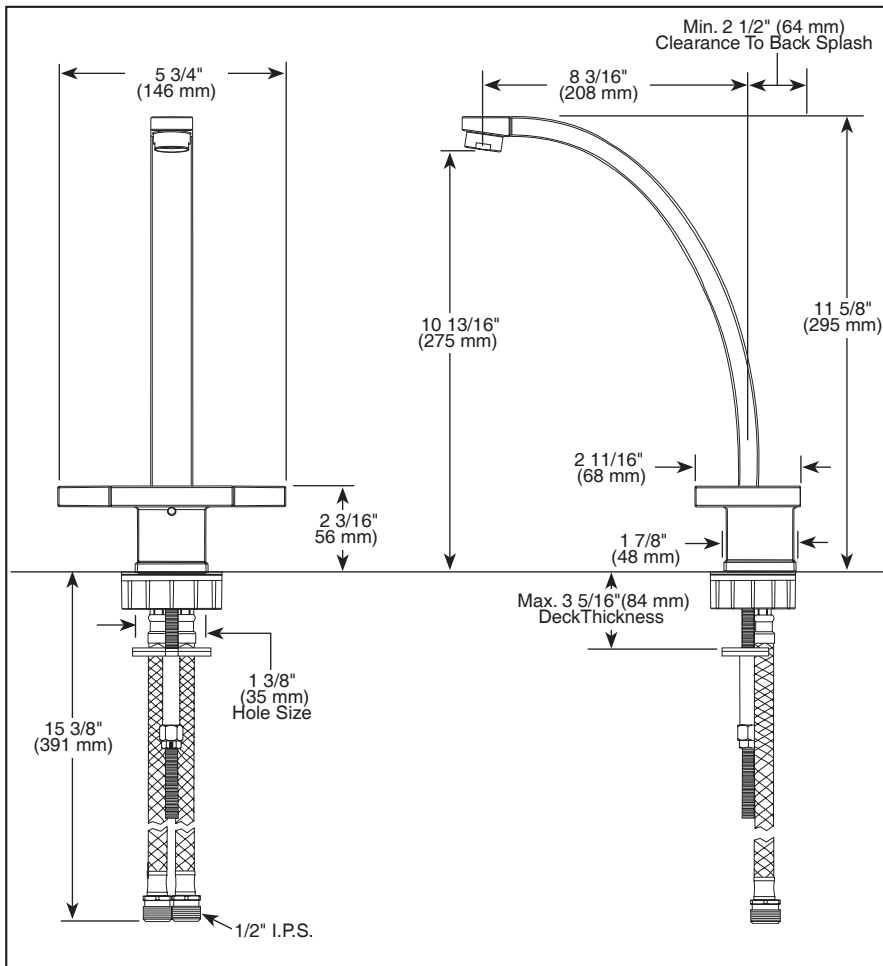

62972▲

Submitted Model No.: _____

Specific Features: _____

▲ Designate Proper Finish Suffix

BRIZO®

BAR/PREP SINK FAUCETS

- Loki® Kitchen Collection
- Two Handle Deck Mount
- Single Hole Mount
- Swivel Spout

STANDARD SPECIFICATIONS:

- Two handle bar faucet for concealed mounting on one hole applications.
- 8 3/16" (208 mm) long spout.
- Recommended 1 3/8" hole size.
- Spout swivels 120°.
- Accommodates up to 3 5/16" deck thickness.
- Control mechanism shall be of the rotating ceramic cylinder type.
- Handles slide on and off.

BSP-K-62972 Rev. C

Delta Faucet Company
 55 E. 111th Street, Indianapolis, Indiana 46280
 350 South Edgeware Road, St. Thomas, ON N5P 4L1
 © 2011 Masco Corporation of Indiana