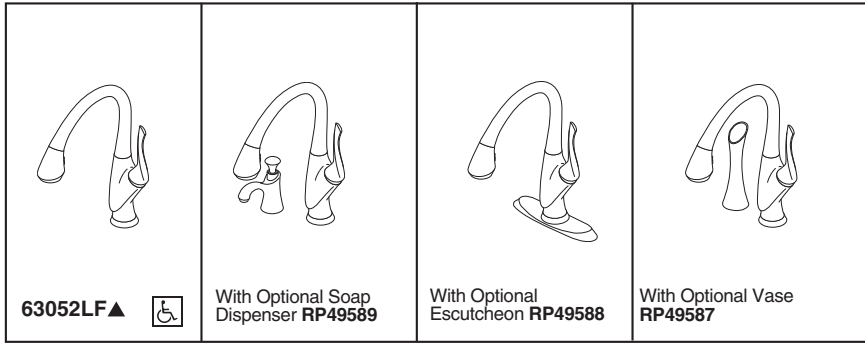

BRIZO® KITCHEN FAUCETS

Submitted Model No.: _____
 Specific Features: _____

▲ Designate proper finish suffix

Brizo Kitchen & Bath Company reserves the right (1) to make changes in specifications and materials, and (2) to change or discontinue models, both without notice or obligation. Dimensions are for reference only. See current full-line price book or www.brizo.com for finish options and product availability.
 BSP-K-63052LF Rev. C

- Belo® Collection
- Single Handle Deck Mount
- 4-Function Pull-Down with Pause and Volume Control
- Single, 2, 3, or 4 Hole Sink Applications
- Centermount or 8" (203 mm) Centers with Optional 10" (254 mm) Escutcheon
- Optional Vase Interchangeable with Soap Dispenser
- MagnaDock® Magnetic Docking

STANDARD SPECIFICATIONS:

- Single handle, 4-function pull-down kitchen faucets for exposed mounting on single, two and three hole sinks.
- Solid brass fabricated body.
- 15" (381 mm) high, 9 1/2" (241 mm) long, spout swings 360°.
- Lever handle. Control mechanism shall be full-motion valve cartridge.
- Touch-Clean® sprayhead.
- Quick connect hoses.
- Pull-down wand operates in an aerated or spray mode via ergonomic buttons.
- Red/blue graphics on handle button to indicate hot/cold temperature.
- MagnaDock® magnetic docking.
- Thin deck mounting aid to help secure product if used on thin sinks.
- Dual integral check valves in adapter assembly.
- Spacer for mounting nut to reduce number of turns required for installation.
- Mounting wrench to assist in tightening mounting nut securely.
- Hose travels inside mounting shank so it will not interfere with deck edges.
- Keyed trim ring and 10" (254 mm) escutcheon to help alignment and aid installation.