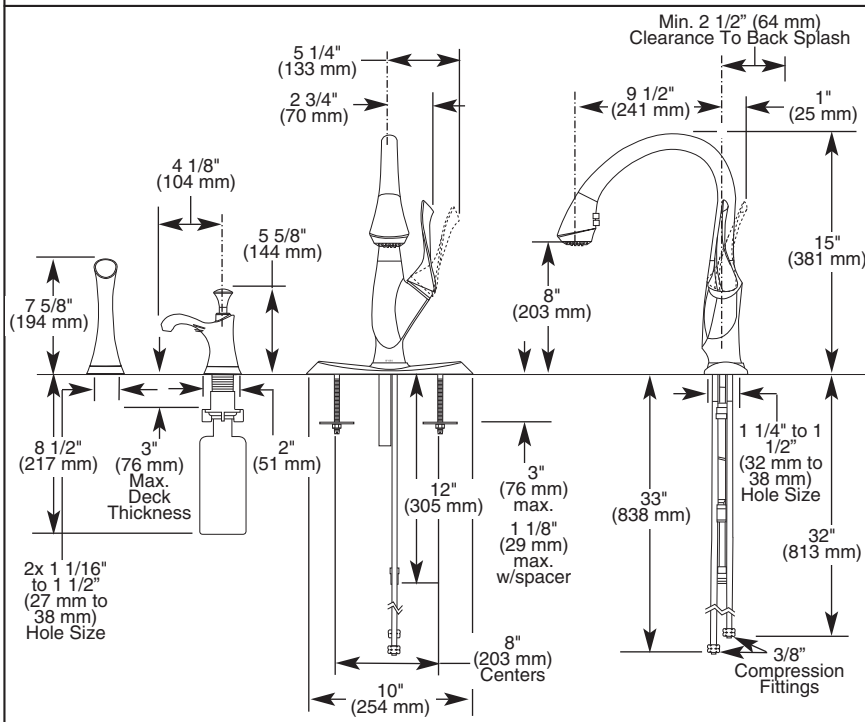

BRIZO® KITCHEN FAUCETS

Submitted Model No.: _____
 Specific Features: _____

▲ Designate proper finish suffix

Brizo Kitchen & Bath Company reserves the right (1) to make changes in specifications and materials, and (2) to change or discontinue models, both without notice or obligation. Dimensions are for reference only. See current full-line price book or www.brizo.com for finish options and product availability.
 BSP-K-63052LF Rev. C

- Belo® Collection
- Single Handle Deck Mount
- 4-Function Pull-Down with Pause and Volume Control
- Single, 2, 3, or 4 Hole Sink Applications
- Centermount or 8" (203 mm) Centers with Optional 10" (254 mm) Escutcheon
- Optional Vase Interchangeable with Soap Dispenser
- MagnaDock® Magnetic Docking

STANDARD SPECIFICATIONS:

- Single handle, 4-function pull-down kitchen faucets for exposed mounting on single, two and three hole sinks.
- Solid brass fabricated body.
- 15" (381 mm) high, 9 1/2" (241 mm) long, spout swings 360°.
- Lever handle. Control mechanism shall be full-motion valve cartridge.
- Touch-Clean® sprayhead.
- Quick connect hoses.
- Pull-down wand operates in an aerated or spray mode via ergonomic buttons.
- Red/blue graphics on handle button to indicate hot/cold temperature.
- MagnaDock® magnetic docking.
- Thin deck mounting aid to help secure product if used on thin sinks.
- Dual integral check valves in adapter assembly.
- Spacer for mounting nut to reduce number of turns required for installation.
- Mounting wrench to assist in tightening mounting nut securely.
- Hose travels inside mounting shank so it will not interfere with deck edges.
- Keyed trim ring and 10" (254 mm) escutcheon to help alignment and aid installation.