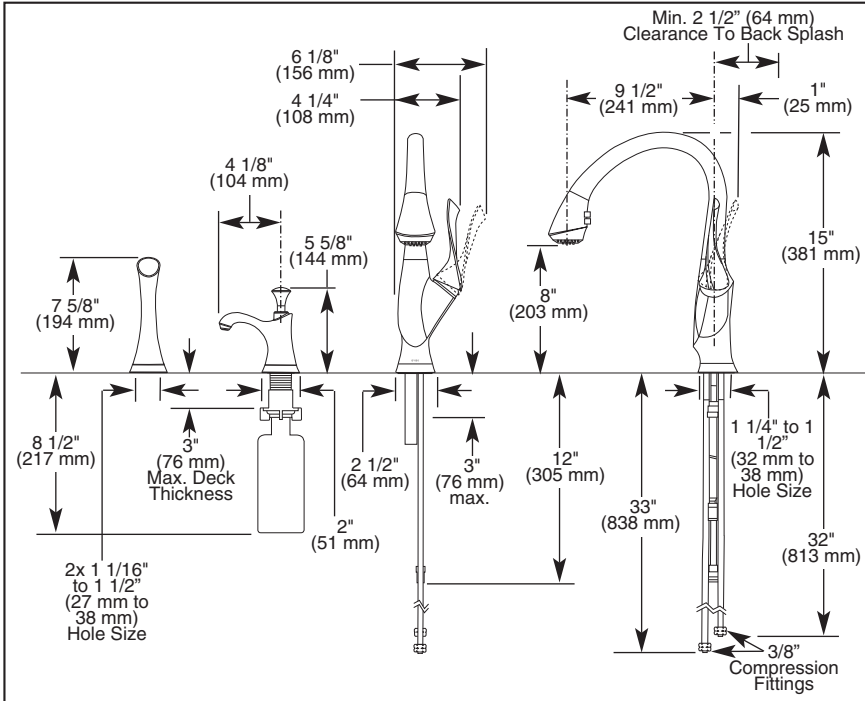

BRIZO® KITCHEN FAUCETS

Submitted Model No.: _____
 Specific Features: _____

▲ Designate proper finish suffix

Brizo Kitchen & Bath Company reserves the right (1) to make changes in specifications and materials, and (2) to change or discontinue models, both without notice or obligation. Dimensions are for reference only. See current full-line price book or www.brizo.com for finish options and product availability.
 BSP-K-63052LF Rev. C

- Belo® Collection
- Single Handle Deck Mount
- 4-Function Pull-Down with Pause and Volume Control
- Single, 2, 3, or 4 Hole Sink Applications
- Centermount or 8" (203 mm) Centers with Optional 10" (254 mm) Escutcheon
- Optional Vase Interchangeable with Soap Dispenser
- MagnaDock® Magnetic Docking

STANDARD SPECIFICATIONS:

- Single handle, 4-function pull-down kitchen faucets for exposed mounting on single, two and three hole sinks.
- Solid brass fabricated body.
- 15" (381 mm) high, 9 1/2" (241 mm) long, spout swings 360°.
- Lever handle. Control mechanism shall be full-motion valve cartridge.
- Touch-Clean® sprayhead.
- Quick connect hoses.
- Pull-down wand operates in an aerated or spray mode via ergonomic buttons.
- Red/blue graphics on handle button to indicate hot/cold temperature.
- MagnaDock® magnetic docking.
- Thin deck mounting aid to help secure product if used on thin sinks.
- Dual integral check valves in adapter assembly.
- Spacer for mounting nut to reduce number of turns required for installation.
- Mounting wrench to assist in tightening mounting nut securely.
- Hose travels inside mounting shank so it will not interfere with deck edges.
- Keyed trim ring and 10" (254 mm) escutcheon to help alignment and aid installation.