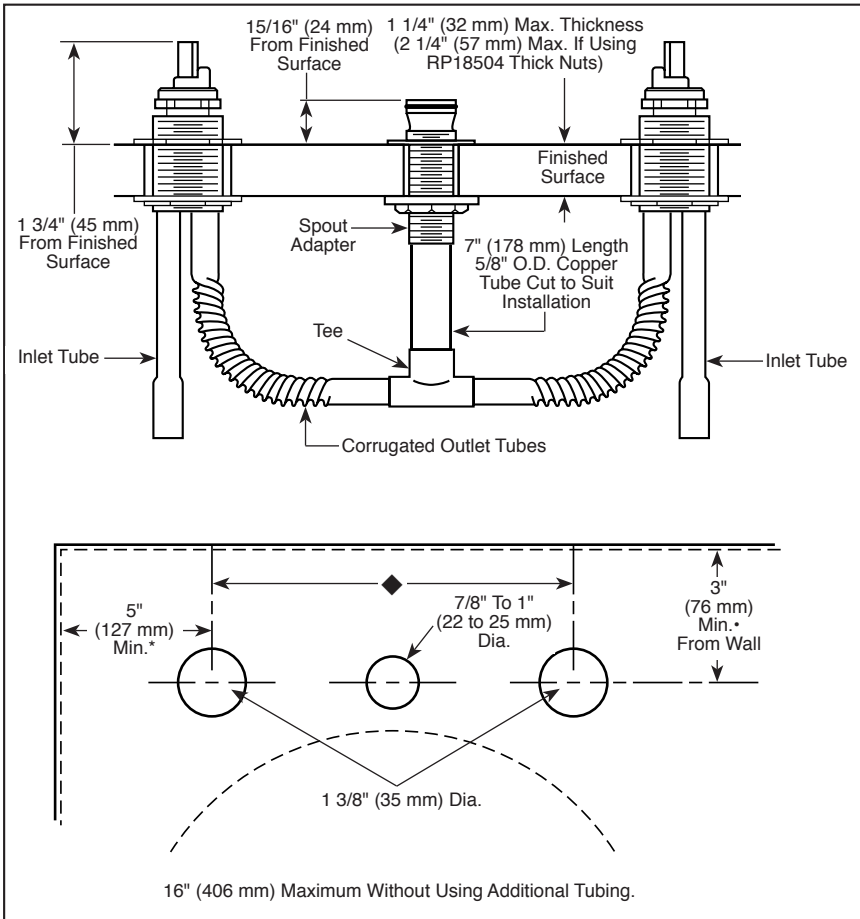

# ROMAN TUB/WHIRLPOOL FAUCET ROUGH-IN KIT

Submitted Model No.: \_\_\_\_\_

Specific Features: \_\_\_\_\_

**RP16867**  
\*End valve adjustment wrench (for R2700).

**RP18504**  
\*Thick tile mounting aid (for R2700) -  
adds 1" (25 mm) to end valves.

- Two Handle Roman Tub Rough-In Kit
- Flexible Deck or Ledge Mount
- Conventional Rough-In Installation
- Three Hole Installation
- 16" (406 mm) Maximum Widespread  
(without using additional tubing)

## STANDARD SPECIFICATIONS

- Solid fabricated brass end valves.
  - Three hole installation.
  - 5/8" O.D. corrugated copper supply outlet tubes.
  - Widespread 16" (406 mm) maximum centers without using additional tubing.
  - Flexible deck or ledge mount installation.
  - Control mechanism is a rotating cylinder type with stainless steel plate and 180° rotation.
  - Hot and cold stems are interchangeable.
  - Temperature and volume controlled with handles.
  - Washerless.
  - All operating parts shall be replaceable from the top.
- ◆ **NOTE: Trim kit must also be ordered to complete installation. Refer to separate trim kit specifications to determine the best rough-in kit and handle spacing for your situation. Spacing could be 8" - 16" (203 mm - 406 mm).**

## COMPLIES WITH:

- ASME A112.18.1 / CSA B125.1

55 E. 111th Street, Indianapolis, Indiana 46280  
350 South Edgeware Road, St. Thomas, ON N5P 4L1  
© 2015 Masco Corporation of Indiana

Delta reserves the right (1) to make changes in specifications and materials, and (2) to change or discontinue models, both without notice or obligation. Dimensions are for reference only. See current full-line price book or [www.deltafaucet.com](http://www.deltafaucet.com) for finish options and product availability.