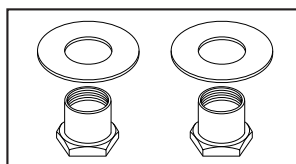

# ROMAN TUB/WHIRLPOOL FAUCET ROUGH-IN KIT

Submitted Model No.: \_\_\_\_\_

Specific Features: \_\_\_\_\_

**RP16867**  
\*End valve adjustment wrench (for R2700).

**RP18504**  
\*Thick tile mounting aid (for R2700) -  
adds 1" (25 mm) to end valves.

- Two Handle Roman Tub Rough-In Kit
- Flexible Deck or Ledge Mount
- Conventional Rough-In Installation
- Three Hole Installation
- 16" (406 mm) Maximum Widespread  
(without using additional tubing)

## STANDARD SPECIFICATIONS

- Solid fabricated brass end valves.
  - Three hole installation.
  - 5/8" O.D. corrugated copper supply outlet tubes.
  - Widespread 16" (406 mm) maximum centers without using additional tubing.
  - Flexible deck or ledge mount installation.
  - Control mechanism is a rotating cylinder type with stainless steel plate and 180° rotation.
  - Hot and cold stems are interchangeable.
  - Temperature and volume controlled with handles.
  - Washerless.
  - All operating parts shall be replaceable from the top.
- ◆ **NOTE: Trim kit must also be ordered to complete installation. Refer to separate trim kit specifications to determine the best rough-in kit and handle spacing for your situation. Spacing could be 8" - 16" (203 mm - 406 mm).**