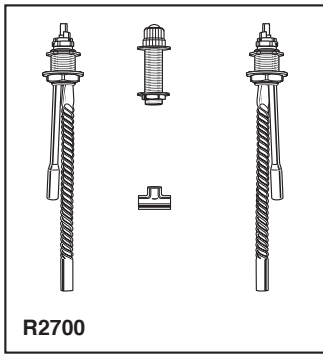

# ROMAN TUB/WHIRLPOOL FAUCET ROUGH-IN KIT

Submitted Model No.: \_\_\_\_\_

Specific Features: \_\_\_\_\_

**RP16867**  
\*End valve adjustment wrench (for R2700).

**RP18504**  
\*Thick tile mounting aid (for R2700) -  
adds 1" (25 mm) to end valves.

- Two Handle Roman Tub Rough-In Kit
- Flexible Deck or Ledge Mount
- Conventional Rough-In Installation
- Three Hole Installation
- 16" (406 mm) Maximum Widespread  
(without using additional tubing)

## STANDARD SPECIFICATIONS

- Solid fabricated brass end valves.
  - Three hole installation.
  - 5/8" O.D. corrugated copper supply outlet tubes.
  - Widespread 16" (406 mm) maximum centers without using additional tubing.
  - Flexible deck or ledge mount installation.
  - Control mechanism is a rotating cylinder type with stainless steel plate and 180° rotation.
  - Hot and cold stems are interchangeable.
  - Temperature and volume controlled with handles.
  - Washerless.
  - All operating parts shall be replaceable from the top.
- ◆ **NOTE: Trim kit must also be ordered to complete installation. Refer to separate trim kit specifications to determine the best rough-in kit and handle spacing for your situation. Spacing could be 8" - 16" (203 mm - 406 mm).**